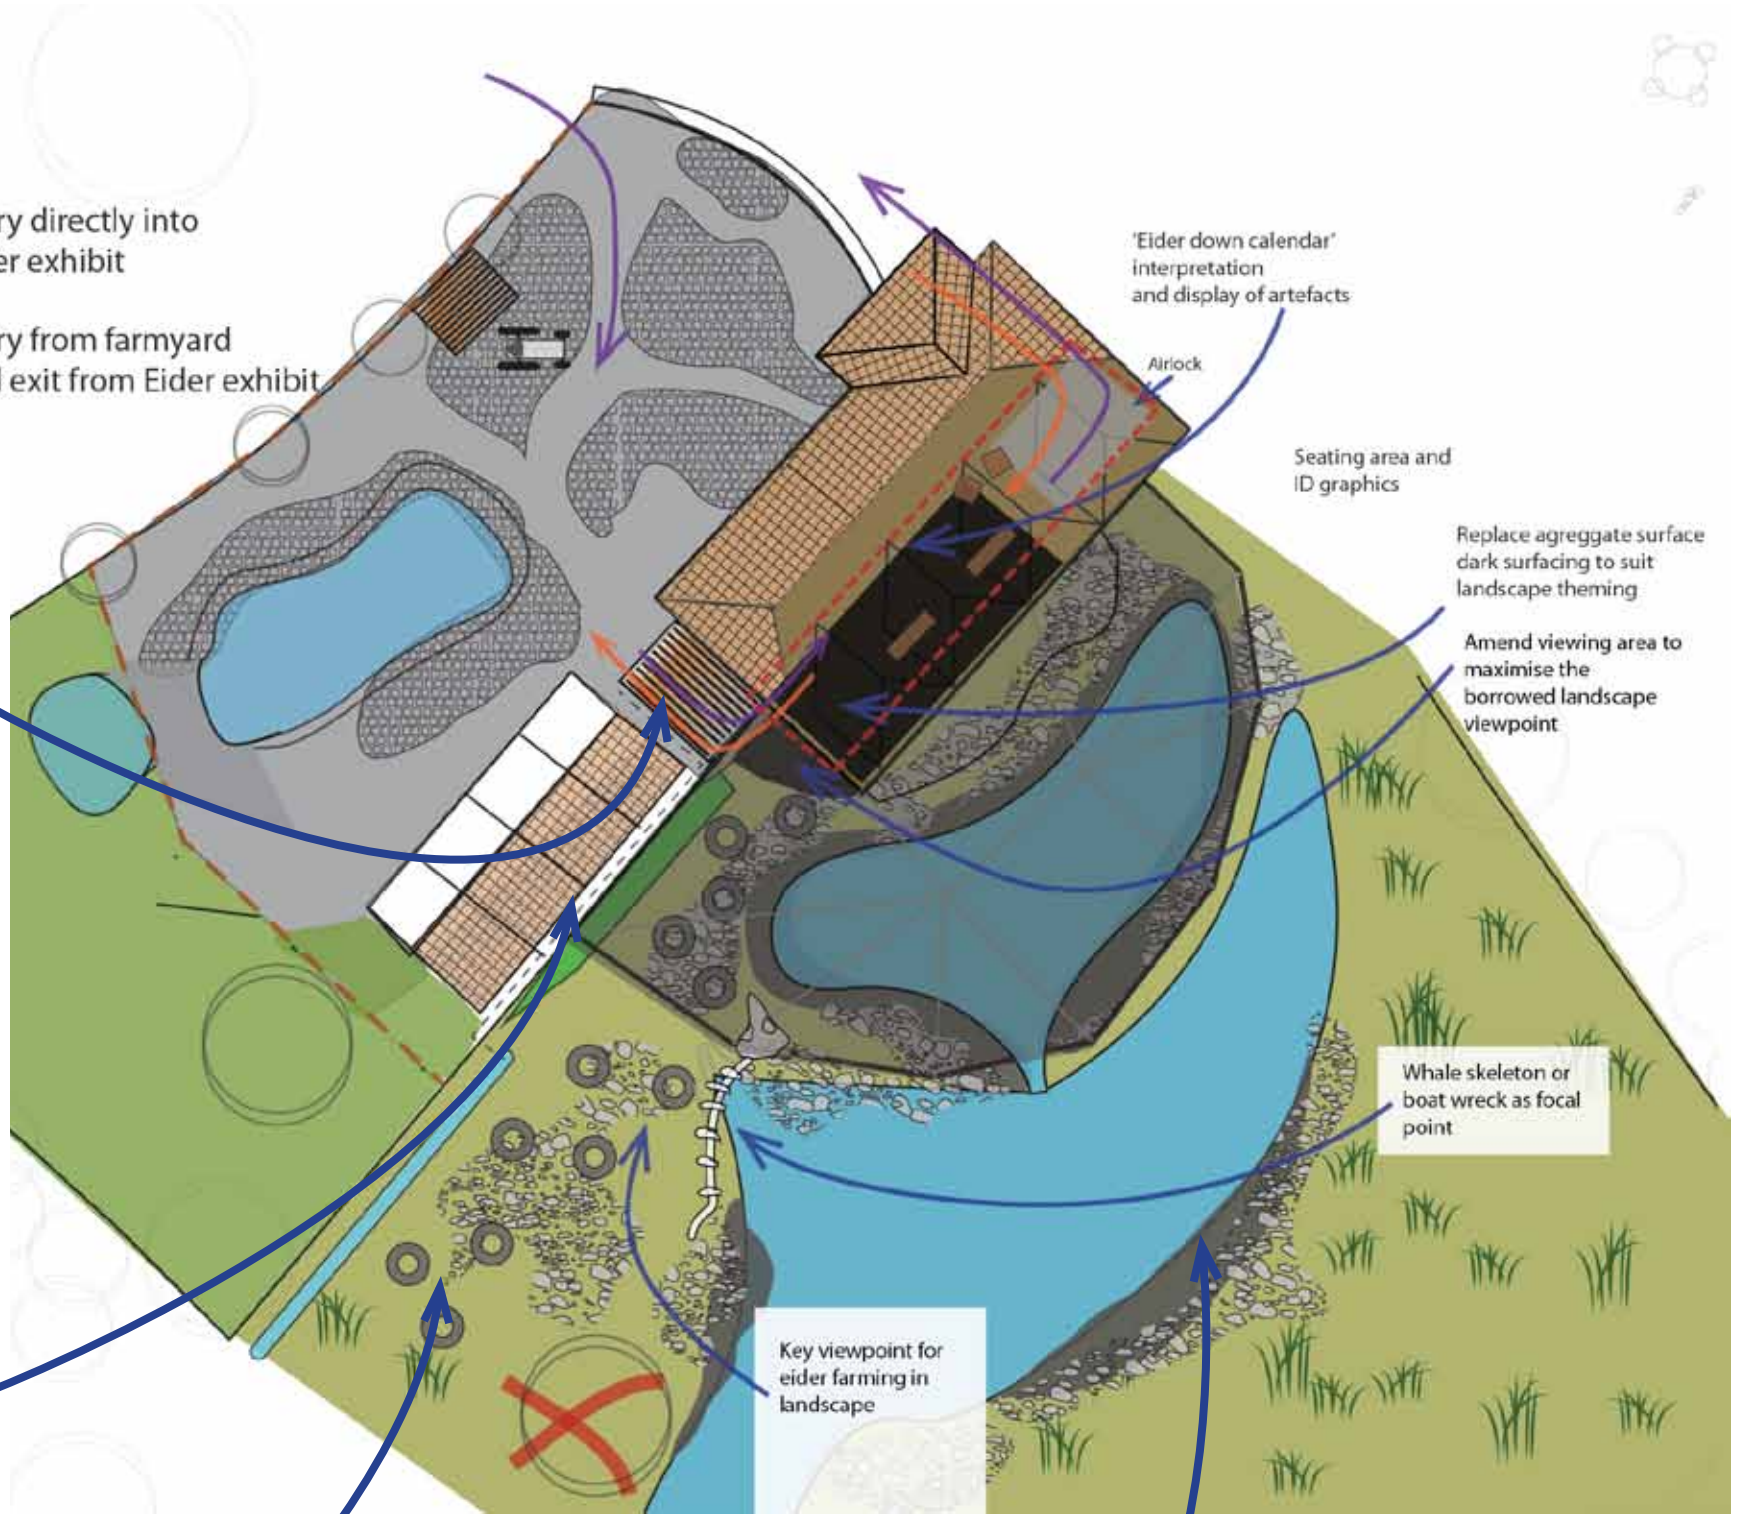

Eider down farming landscape moodboard

Rough, tussocky grass grading into stony beach

Simple beach fencing to cordon off landscape from roaming visitors

Visitor flow

Entry directly into Eider exhibit

Entry from farmyard and exit from Eider exhibit

Exit from farm exhibit

Turf screen to conceal goose grazing and plastic piling

'Eider down calendar' interpretation and display of artefacts

Airock

Seating area and ID graphics

Replace aggregate surface dark surfacing to suit landscape theming

Amend viewing area to maximise the borrowed landscape viewpoint

Whale skeleton or boat wreck as focal point

Key viewpoint for eider farming in landscape

Stone grading to black sand on coastline

Eider down farming landscape moodboard

Visualisation of what the eider down farming display might look like and how it interfaces with the live exhibit.

Eider down farming landscape moodboard

Pebbles grade into black sand.

Eider tyre nests and driftwood constructed shelters