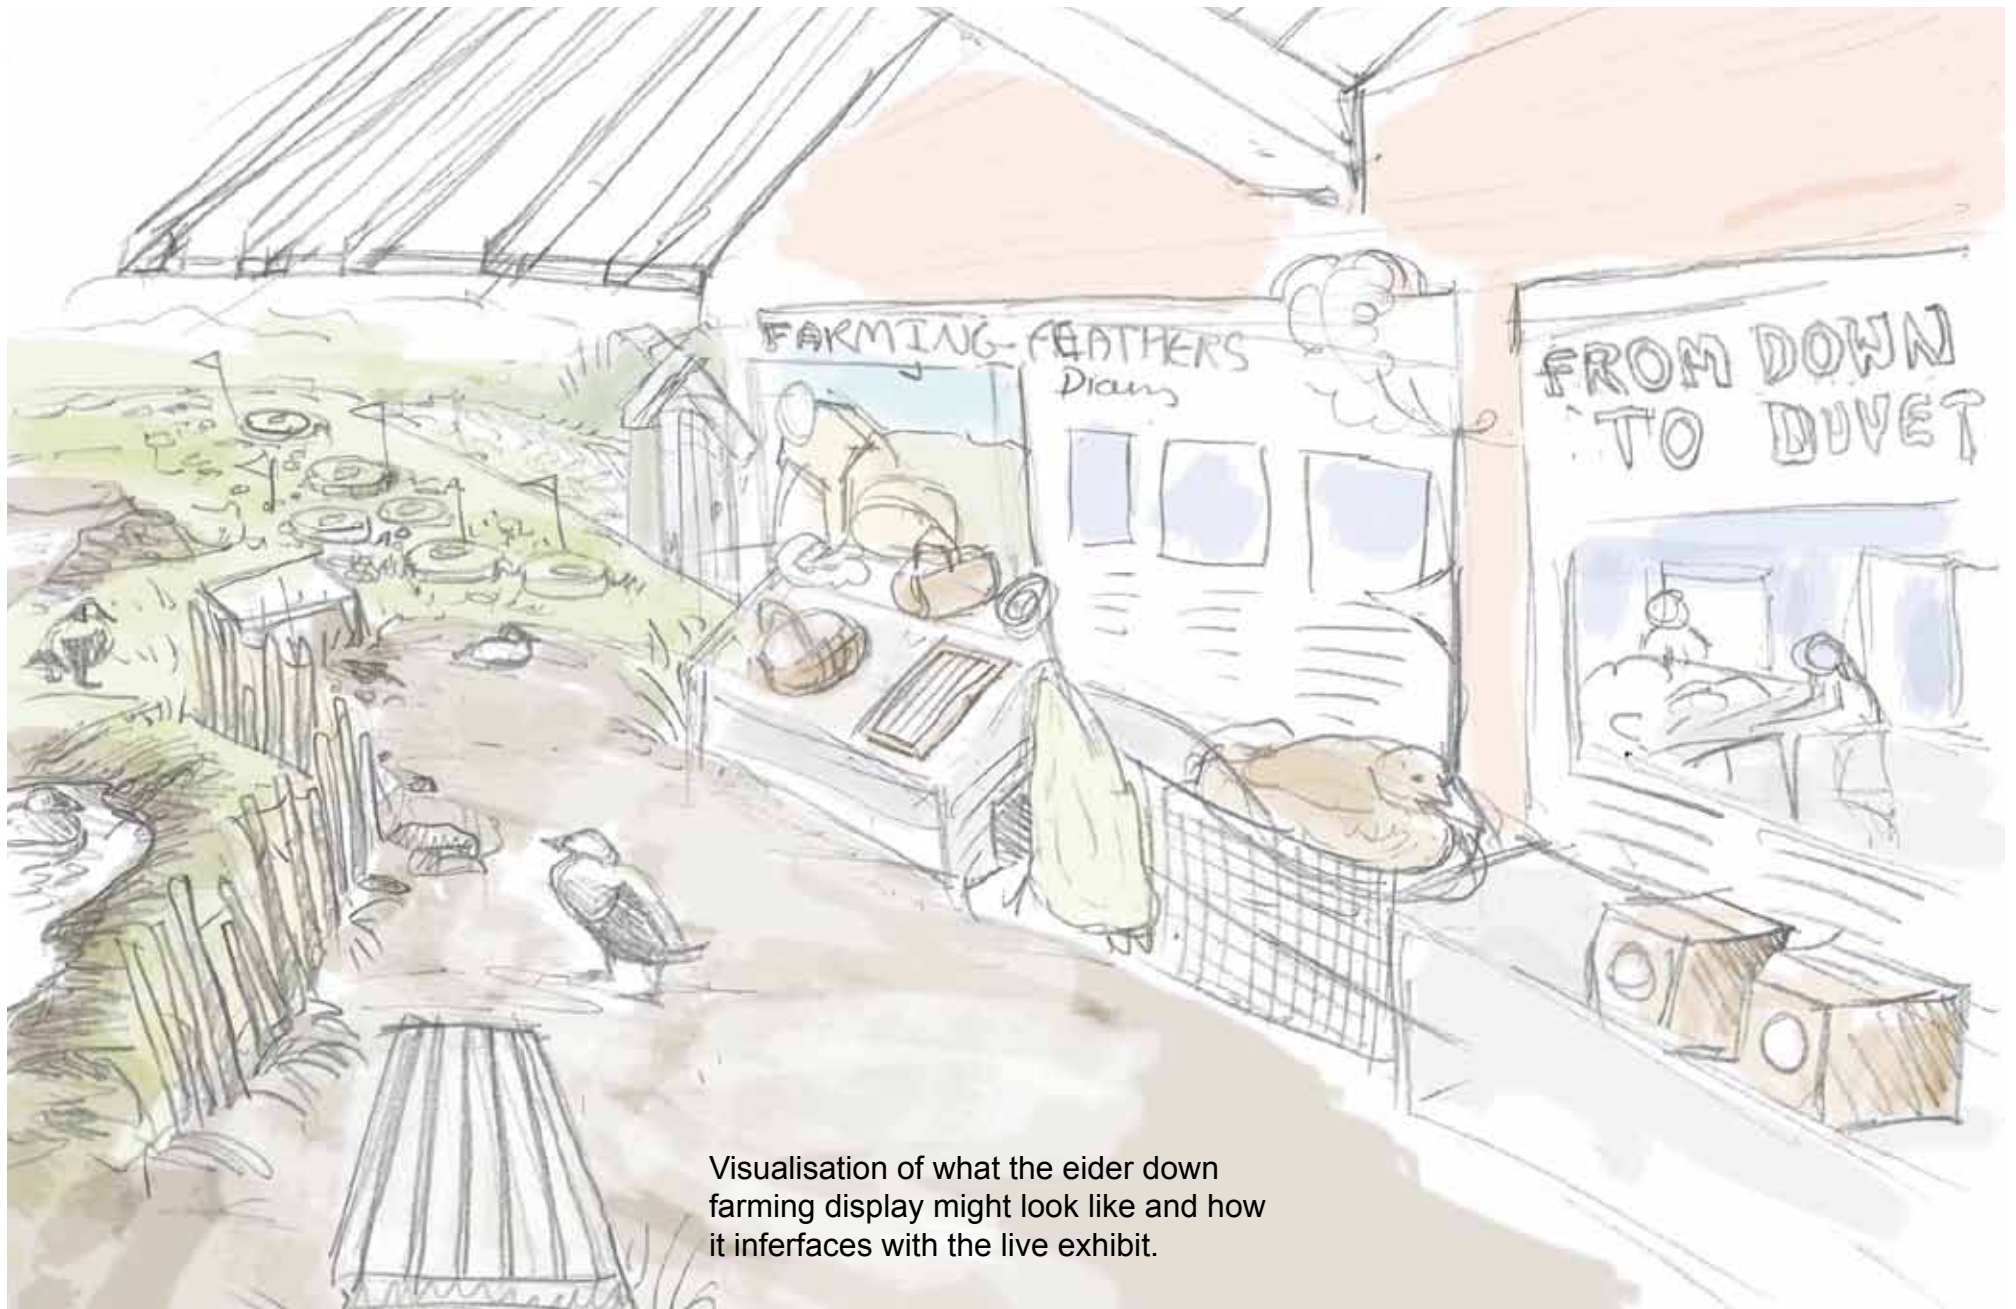

Eider down farming landscape moodboard

Rough, tussocky grass grading into stony beach

Simple beach fencing to cordon off landscape from roaming visitors

Visitor flow

Entry directly into Eider exhibit

Entry from farmyard and exit from Eider exhibit

Exit from farm exhibit

Turf screen to conceal goose grazing and plastic piling

'Eider down calendar' interpretation and display of artefacts

Airock

Seating area and ID graphics

Replace aggregate surface dark surfacing to suit landscape theming

Amend viewing area to maximise the borrowed landscape viewpoint

Whale skeleton or boat wreck as focal point

Key viewpoint for eider farming in landscape

Stone grading to black sand on coastline

Eider down farming landscape moodboard

Visualisation of what the eider down farming display might look like and how it interfaces with the live exhibit.

Eider down farming landscape moodboard

Pebbles grade into black sand.

Eider tyre nests and driftwood constructed shelters